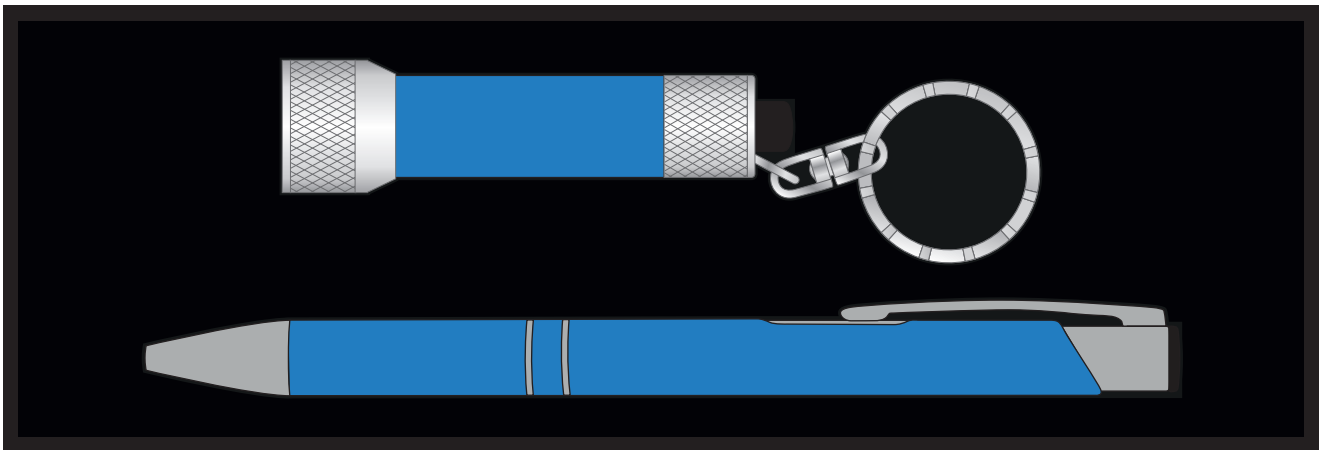

Your Ref:	Quantity:	Product Code: TPC000799
Our Ref:	Version: 1	Product Colour: CYAN

**PRINTING CONCERNS:****PRODUCT INFO:**

We stock this item in the following colours

**PANTONE REFERENCE(S)****Pen**

-  Full Colour Printing
-  Engraving

**Torch**

-  Full Colour Printing
-  Engraving

ARTWORK SCALE 100%

Product Image for visualisation  
- colours may vary

The dashed line is to demonstrate print area and will not appear on your printed item